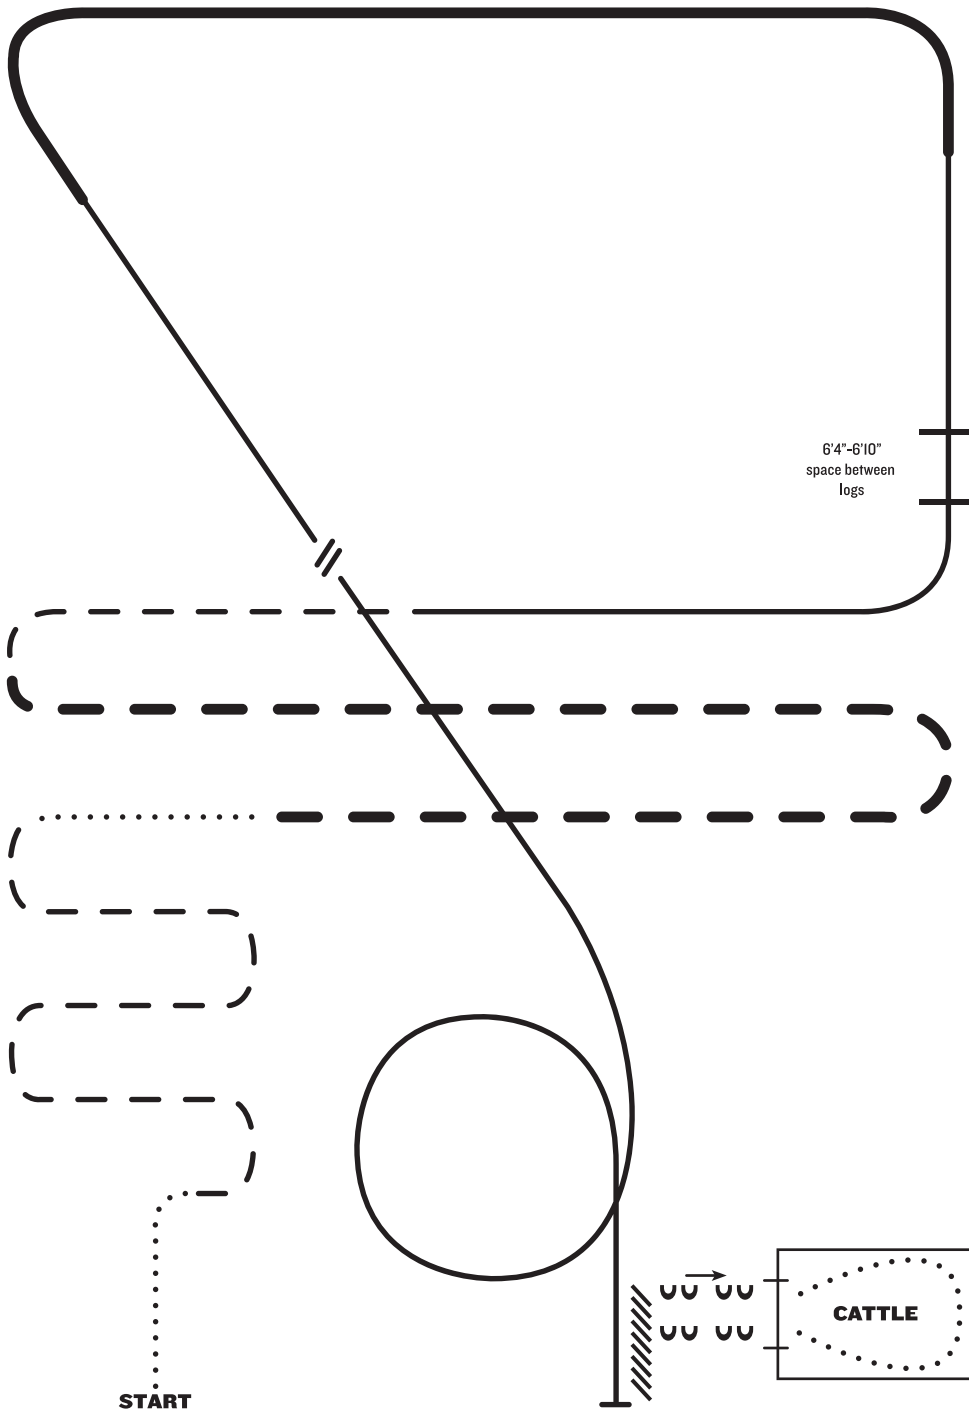

RANCH RIDING - PATTERN 11

LEGEND

.....	Walk
....	Extended Walk
- - -	Trot
- - - -	Extended Trot
—	Lope
— — —	Extended Lope
////	Back
//	Lead Change

1. Walk
2. Trot serpentine
3. Walk
4. Extended trot
5. Trot
6. Lope left lead
7. Lope over logs
8. Extended lope left lead
9. Collect lope, change leads (simple or flying)
10. Lope right lead
11. Lope circle
12. Stop and back
13. Side pass to gate, left hand push into pen
14. Walk through cattle, right hand push out

Note: The drawn description of this pattern is only intended for the general depiction of the pattern. Exhibitors should utilize the arena space to best exhibit their horses.