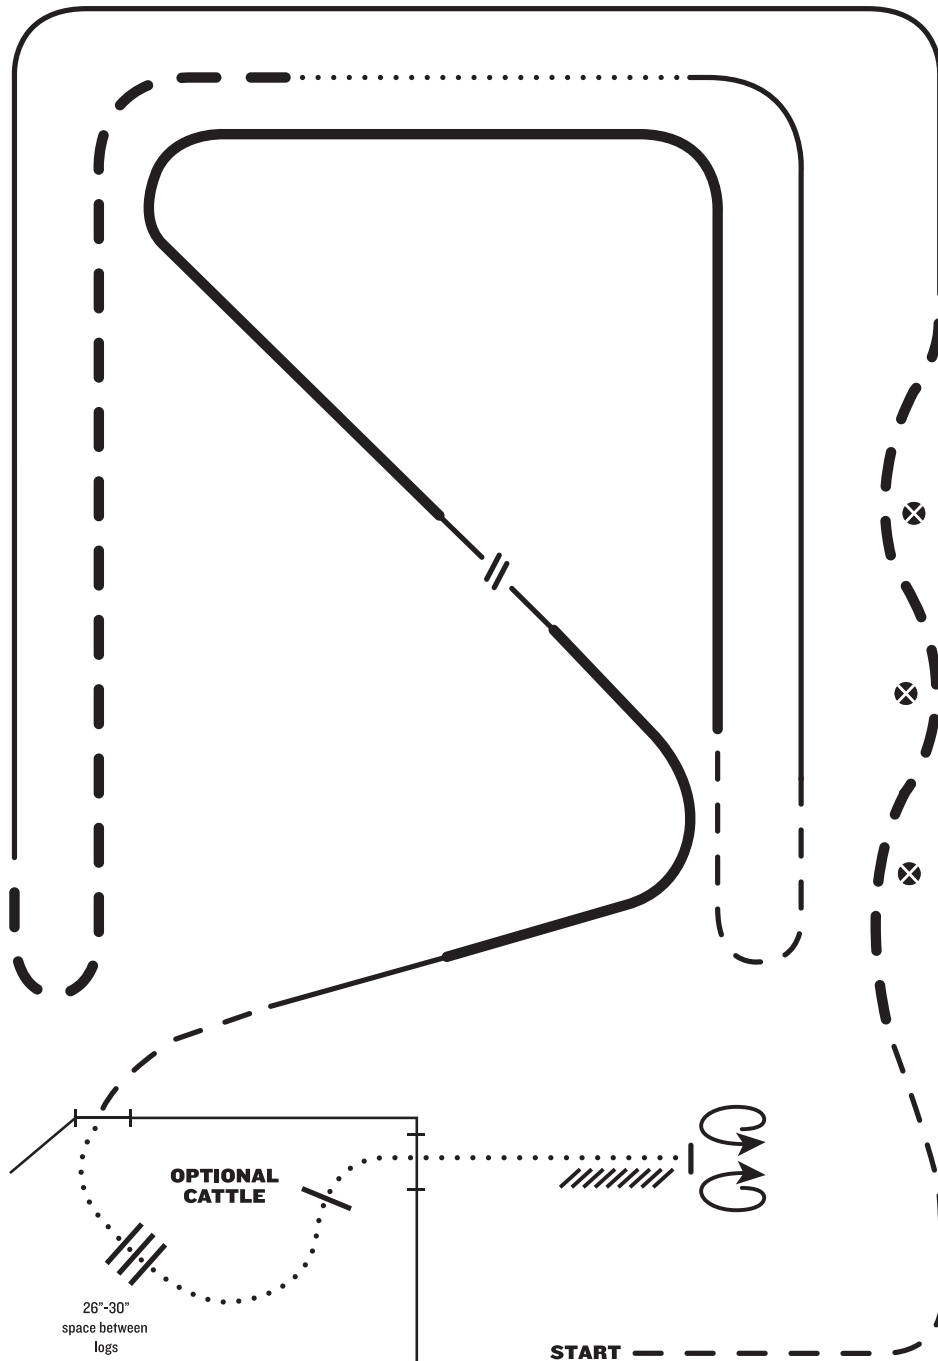

# RANCH RIDING - PATTERN 14

## LEGEND

.....	Walk
.....	Extended Walk
- - - -	Trot
- - - -	Extended Trot
————	Lope
————	Extended Lope
//////	Back
\\	Lead Change

1. Trot
2. Extended trot
3. Lope left lead
4. Extended trot
5. Walk
6. Lope right lead
7. Trot
8. Extended lope left lead
9. Collect lope, change leads (simple or flying), extended lope right lead, collect lope
10. Trot
11. Left hand push gate into pen
12. Walk over logs
13. Right hand push gate out of pen
14. Walk
15. Stop, 360° turn each direction (either direction 1st) (L-R or R-L)
16. Back

Note: The drawn description of this pattern is only intended for the general depiction of the pattern. Exhibitors should utilize the arena space to best exhibit their horses.